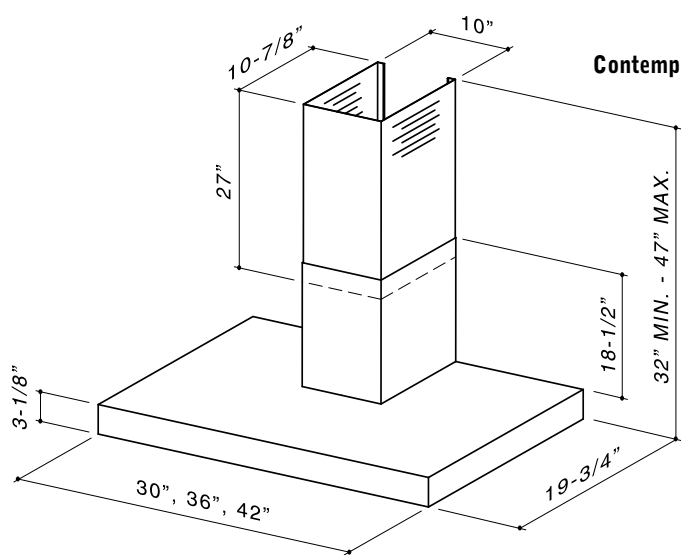

Broan Elite RM53000

Rangemaster

Contemporary lines for a one-of-a-kind kitchen. Clean lines complement the contemporary kitchen or boldly contrast the flowing styles of more traditional settings.

- Multi-speed slide control.
- Heat Sentry™ detects excessive heat and adjusts blower speed to high automatically.
- Two 20-watt halogen lamps included (one level).
- Dishwasher-safe aluminum filters feature a quick-release latch and professional-style appearance.
- Ducted/non-ducted telescopic flue accommodates ceiling heights from 8 to 9 feet. Flue extensions for higher ceilings are also available for ducted and non-ducted applications.*
- Requires separate purchase of a non-ducted kit (RRK51) for indoor exhaust recirculation.
- Install hood so that the bottom of the unit is 24 to 30 inches above the cooking surface. Mounting height is determined by ceiling height.

Range Hood Specifications

WIDTH	STAINLESS STEEL	VOLTS	AMPS	CFM	DUCT	FLUE EXTENSION*	NON-DUCTED FLUE EXTENSION*	NON-DUCTED KIT**	NON-DUCTED FILTER
30"	RM533004	120	3.1	370	6" RD	RFX5304	RFXN5304	RRK51	FILTERSSQUARE
36"	RM533604	120	3.1	370	6" RD	RFX5304	RFXN5304	RRK51	FILTERSSQUARE
42"	RM534204	120	3.1	370	6" RD	RFX5304	RFXN5304	RRK51	FILTERSSQUARE

Options & Accessories

* Optional flue extension for 10' ceiling—extensions over 10' have up to a 14-week order time.

** Includes non-ducted filter.